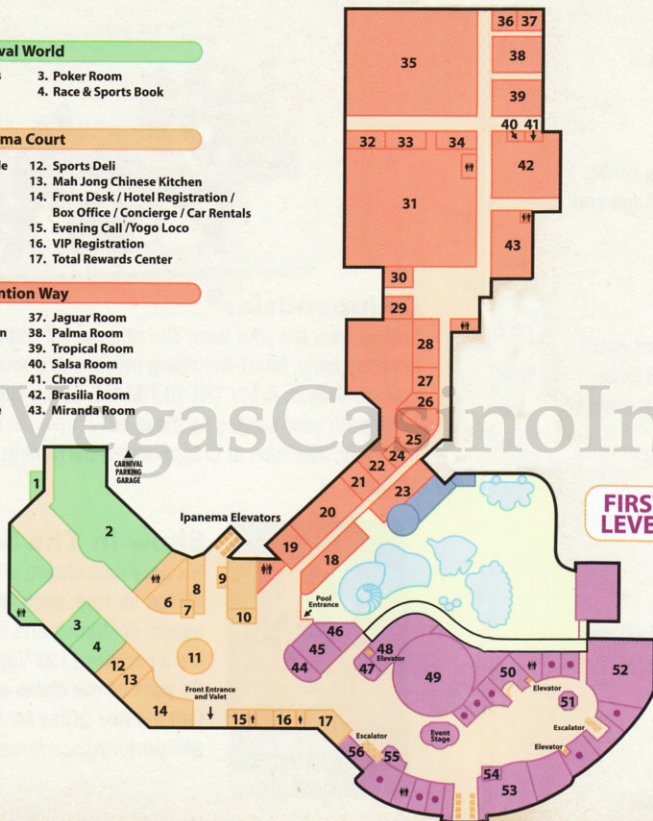

### Carnival World

1. Rio Shuttles to Harrah's and Paris & Bally's
2. Carnival World Buffet
3. Poker Room
4. Race & Sports Book

### Ipanema Court

6. All American Bar & Grille
7. Hotel Security / Lost & Found
8. Rio Logo Gift Shop
9. Starbucks Coffee
10. Main Casino Cashier
11. iBar Ultra Lounge
12. Sports Deli
13. Mah Jong Chinese Kitchen
14. Front Desk / Hotel Registration / Box Office / Concierge / Car Rentals
15. Evening Call / Yogo Loco
16. VIP Registration
17. Total Rewards Center

### Convention Way

18. Búzios Seafood
19. Promotions Registration
20. São Paulo Cafe
21. Starbucks Coffee
22. Penn & Teller Theater
23. Rio Spa & Salon
24. Penn & Teller Box Office
25. Belize Room
26. Pavilion Florist
27. Business Services
28. Convention Services, Catering & Sales
29. Janeiro Boardroom
30. Flamengo Boardroom
31. Rio Pavilion
32. Tango Room
33. Conga Room
34. Lambada Room
35. Amazon Room
36. Coco Room
37. Jaguar Room
38. Palma Room
39. Tropical Room
40. Salsa Room
41. Choro Room
42. Brasília Room
43. Miranda Room

### Masquerade Village

44. Shutters Bar
45. High Limit Tables
46. Gaylord India Restaurant
47. High Limit Slots
48. Diamond Lounge Elevator
49. Crown Nightclub
50. The Wine Cellar
51. Village Bar
52. Village Seafood Buffet
53. McFadden's Restaurant
54. Rio Java
55. Masquerade Bar
56. Keno
57. Martorano's
58. Wetzel's Pretzels
59. Chippendales Theatre
60. Flirt Lounge
61. Chippendales Boutique
62. Whopper Bar
63. Count's Tattoo Company
64. VooDoo Steak / VooDoo Rooftop Nightclub (take elevator to 50th & 51st floors)